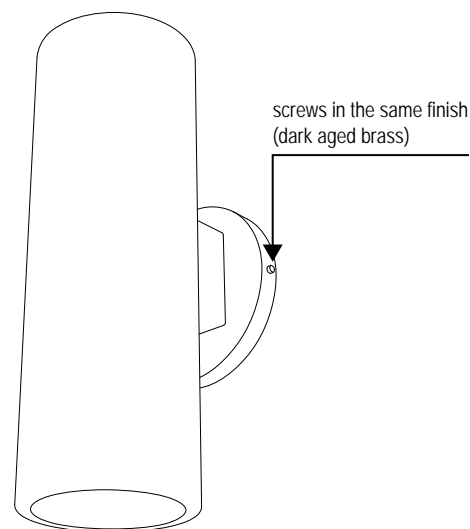

HANS is an outdoor wall light available both mono emission and biemission. The novelty for this model, a classic shape for our times, is the introduction of a new outdoor material, GALESTRO NERO. It has an almost indefinate colour which goes so well with many outdoor situations. HANS is available with all our outdoor materials from chart 4 of the catalogue. All are hand made. HANS is available with a dimmerable LED integrated or with a GU10 version, depending on the project necessity.

specifiche tecniche/ Technical data

• *tipologia/ type*

parete/ wall

• *ambiente/ environment*

outdoor

• *Certificazione/ certification*

EN CE IP55

• *volume*

0,004 m3

• *peso netto/ nett wight*

2kg

• *tensione/ voltage*

230v

• *fonte luminosa/ light source*

1192 GU 2 x GU10 max 9w

1192 LED.C 2 x LED 6,5w 950lm
3000°k driver included

1192 LED.XC 2 x LED 6,5w 950lm
2700°k driver included

• *materiali/ materials*

Terre colorate per esterno, componenti alluminio, diffusore pmma
Natural colour outdoor clays, aluminium components, diffuser pmma

fixing plate in dark aged brass

screws in the same finish (dark aged brass)

finiture/ finishes

GS Galestro

Dark aged brass