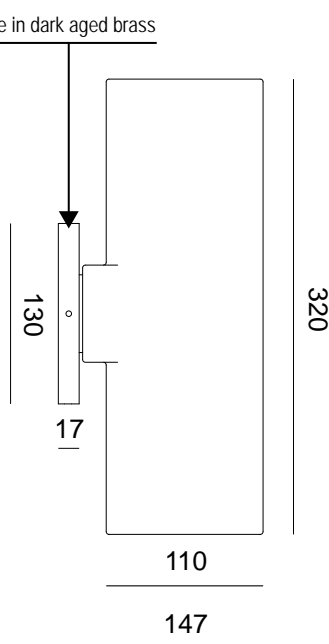

HANS is an outdoor wall light available both mono emission and biemission. The novelty for this model, a classic shape for our times, is the introduction of a new outdoor material, GALESTRO NERO. It has an almost indefinate colour which goes so well with many outdoor situations. HANS is available with all our outdoor materials from chart 4 of the catalogue. All are hand made. HANS is available with a dimmerable LED integrated or with a GU10 version, depending on the project necessity.

specifiche tecniche/ Technical data

• *tipologia/ type*

parete/ wall

• *ambiente/ environment*

outdoor

• *Certificazione/ certification*

EN CE IP55

• *volume*

0,004 m3

• *peso netto/ nett wight*

2kg

• *tensione/ voltage*

230v

• *fonte luminosa/ light source*

1192 GU 2 x GU10 max 9w

1192 LED.C 2 x LED 6,5w 950lm
3000°k driver included

1192 LED.XC 2 x LED 6,5w 950lm
2700°k driver included

• *materiali/ materials*

Terre colorate per esterno, componenti alluminio, diffusore pmma
Natural colour outdoor clays, aluminium components, diffuser pmma

fixing plate in dark aged brass

screws in the same finish (dark aged brass)

finiture/ finishes

GS Galestro

Dark aged brass