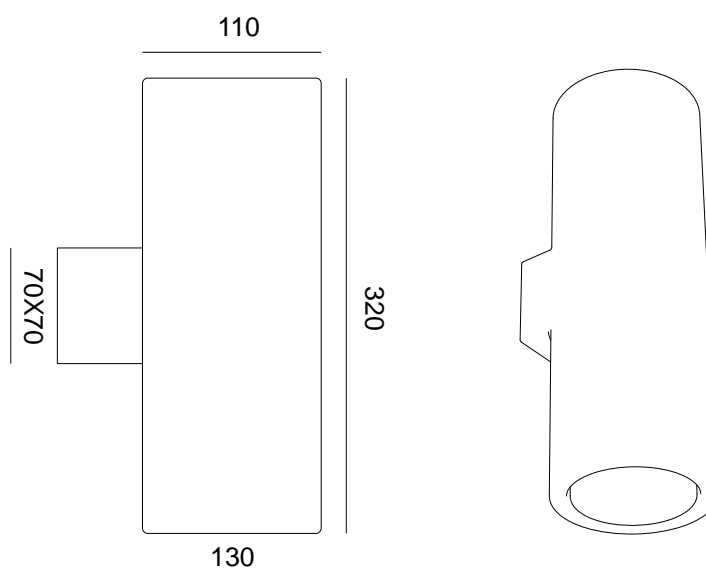

finiture/ finishes

available chart 4 of the catalogue