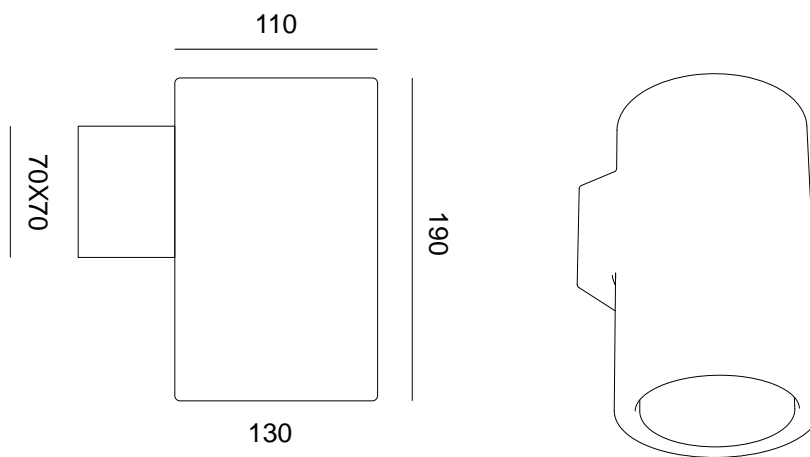

HANS is an outdoor wall light available both mono emission and biemission. The novelty for this model, a classic shape for our times, is the introduction of a new outdoor material, GALESTRO NERO. It has an almost indefinate colour which goes so well with many outdoor situations. HANS is available with all our outdoor materials from chart 4 of the catalogue. All are hand made. HANS is available with a dimmerable LED integrated or with a GU10 version, depending on the project necessity.

specifiche tecniche/ Tecnical data

● **tipologia/ type**

parete/ wall

● **ambiente/ environment**

outdoor

● **Certificazione/ certification**

EN CE IP55

● **volume**

0,002 m3

● **peso netto/ nett wight**

1,5kg

● **tensione/ voltage**

230v

● **fonte luminosa/ light source**

1191 GU 1 x GU10 max 9w

1191 LED.C 1 x LED 6,5w 950lm
3000°k driver included

1191 LED.XC 1 x LED 6,5w 950lm
2700°k driver included

● **materiali/ materials**

Terre colorate per esterno, componenti alluminio, diffusore pmma

Natural colour outdoor clays, alluminium components, diffuser pmma

finiture/ finishes

available chart 4 of the catalogue