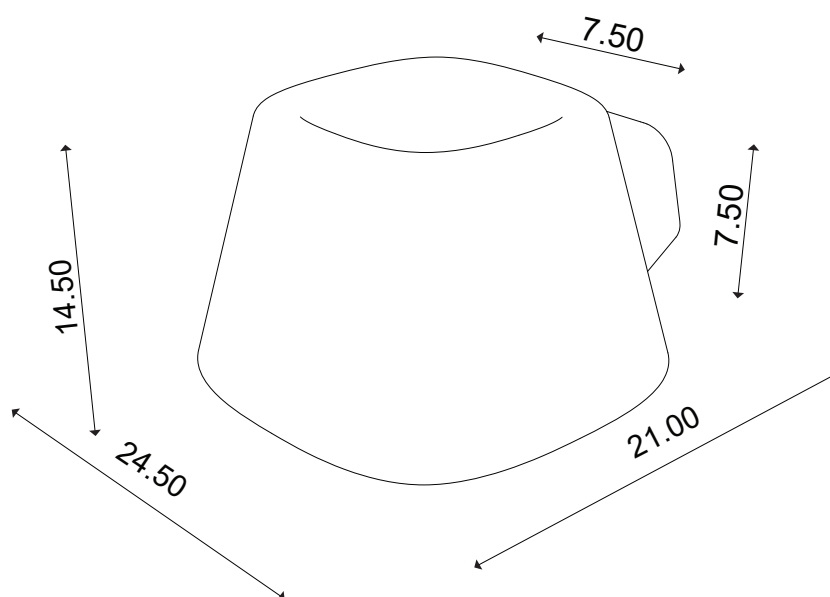

finiture/ finishes

ceramica/ ceramic parts

■ GS galestro

■ RB refrattario bianco

■ GN galestro nero

+ colour chart 4 (catalogue 2022)