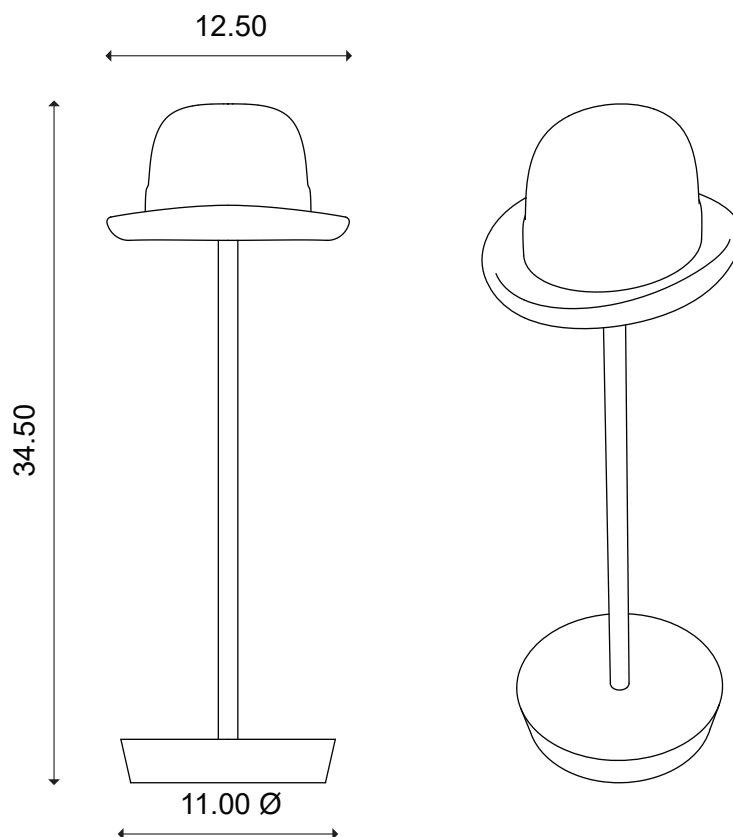

measures in cm

finiture/ finishes

metallo/ metal

- BS ottone satinato/ brushed brass
- MB bianco/white
- BRU ottone brunito
- MN nero/black

ceramica/ ceramic parts

- 58/87 Nero matt con fascia lucida/ black matt with glossy band
- 57/8 Bianco Matt con fascia lucida/ White matt with glossy band
- 102 Vulcan matt
- VG Verde patinato/ Patined